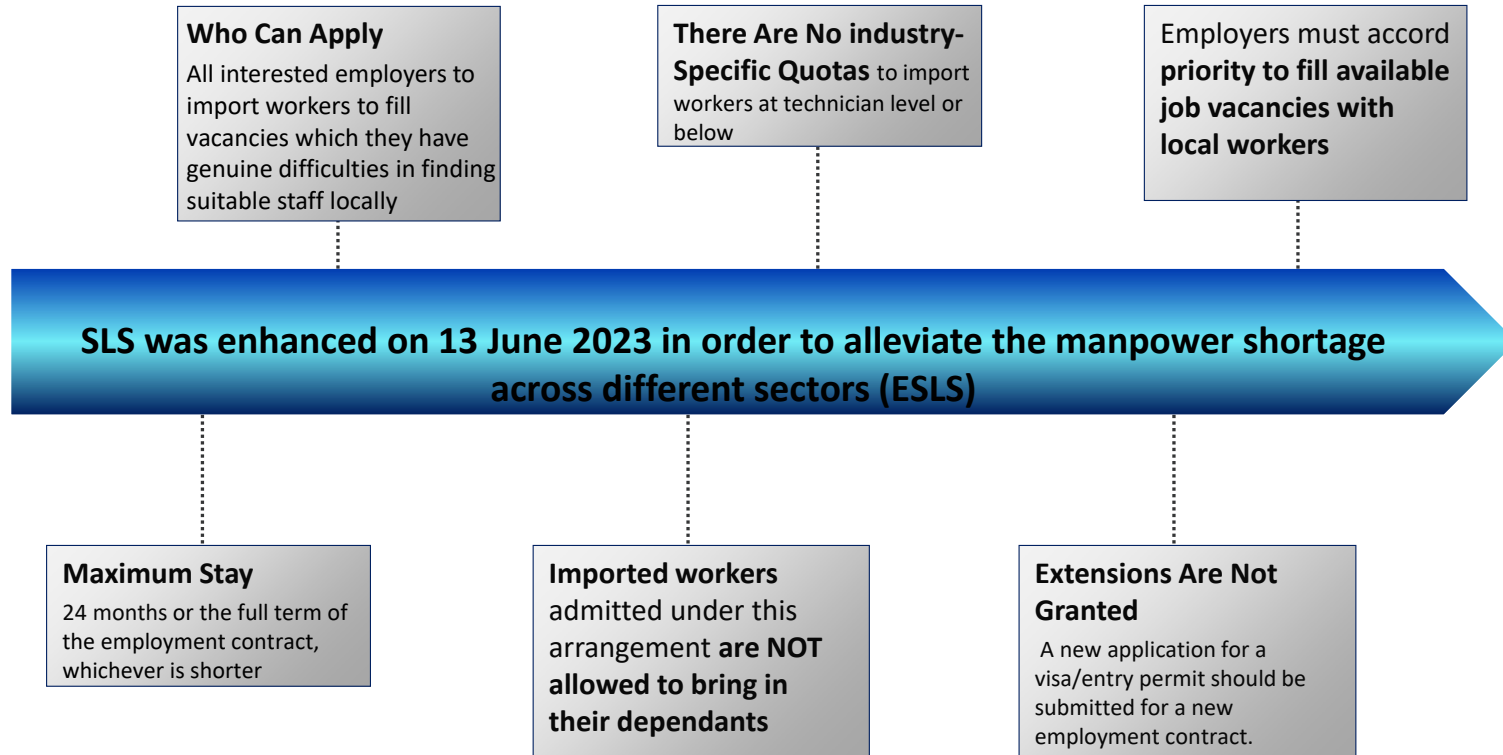

EMPLOYMENT VISAS

The Enhanced Supplementary Labour Scheme (ESLS)

VisaGeeza.Ai

ESLS

ESLS is a scheme which allows employers carrying on businesses in Hong Kong with genuine difficulties in finding suitable staff locally to import workers at technician level or below.